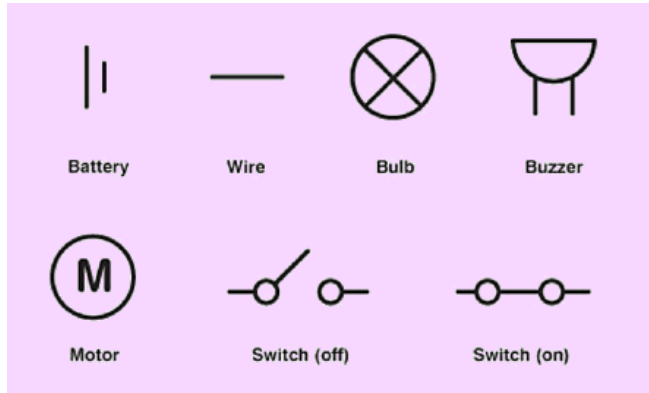

Electrical Systems

More complex switches and circuits

What is an alarm system?

Vocabulary

Circuit: A closed loop that electrons can travel in.

Push-to-make: When you push, the electricity flows through the circuit, but when you release it the circuit is broken and the switch is off.

Sensor: A device that detects and responds to some type of input from the physical environment.

Toggle switch: A switch operated when a lever is pressed.

Designing and making:

Something for

Somebody for

Some purpose